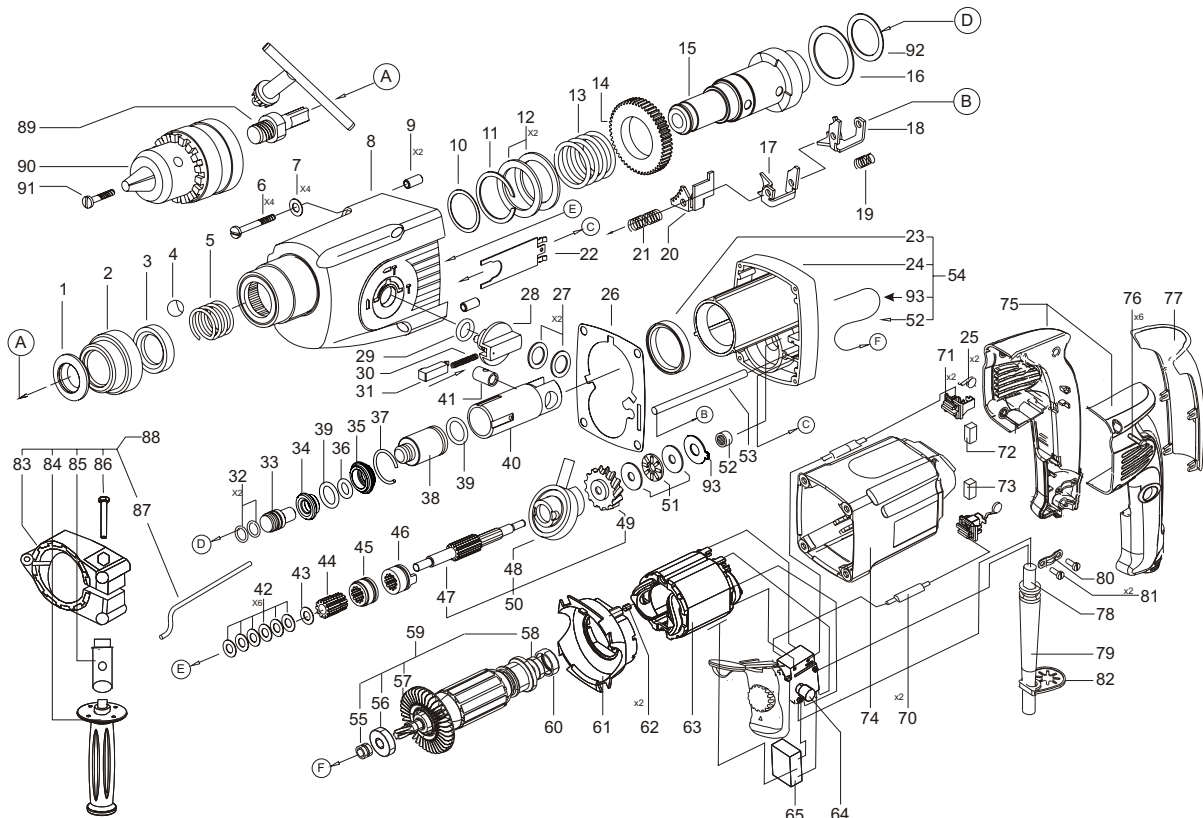

POS. No.	Ref.No.	Description	POS. No.	Ref.No.	Description
1	126964	Circlip	46	151372	Bush
2	170063	Releasing bush	47	151378	Gear shaft
3	130767	Ring	48	126994	Rolling thrust bearing
4	330097	Pellet 6,747-100	49	154586	Large intermediate gear
5	130769	Spring	50	154584	Gear shaft complement
6	360449	Screw M4X40/20 8.8	51	154587	Bearing 8x16
7	360010	Spring washer 4H	52	330119	Bearing HK0609
8	154812	Gear box set	53	126997	Axle
9	127034	Bush	54	154572	Bearing shield set
10	126982	Spacer washer	55	127027	Bush
11	330745	Circlip B30-4B	56	330269	Bearing 629-2Z P63 LDS 18
12	127035	Spacer washer	57	152579	Fan
13	130731	Spring	58	330582	Bearing 6262ZP6E LDS18 SKF
14	153949	Spindle gear	59	154114	Armature set
15	154449	Spindle	60	129087	Elastic sleeve
16	126983	Spacer washer	61	151969	Diffuser
17	151375	Switching plate	62	151947	Claming pin
18	151374	Switching plate	63	153859	Stator set
19	151413	Spring	64	173348	Switch Defond DGQ 1106HOHBR
20	151376	Locking panel	65	152377	Capacitor set
21	126998	Spring	70	153323	Choke 7uH,6A,250V
22	151377	Spring	71	151971	Brush holder set
23	150138	Bearing	72	153057	Brush with a switch
24	154498	Bearing shield	73	153056	Brush
25	254364	Spiral spring	74	151946	Body
26	126996	Gasket	75	151966	Casing handle set
27	115431	Spacer washer	76	361425	Screw K4X16 TORX 20
28	170071	Switch knob	77	154354	Insert
29	330337	O-ring 13x1.5	78	127979	Cord with a plug
30	127005	Spring	79	125053	Cord protector
31	170072	Fixing bit	80	256500	Cord clamp
32	330676	O-ring 10x1.5 - FPM70	81	361360	Screw K 4X9.5 TORX 20
33	130735	Medial mandrel	82	160963	Key holder
34	154451	Bush	83	152479	Semi-ring conple
35	154452	Bush	84	121265	Handle
36	331283	O-ring 9x3 - FPM70	85	153840	Handle extension
37	330888	Spring ring	86	360860	Bolt D1-M8X45
38	130739	Piston	87	151159	Depth gauge
39	330236	O-RING 14X3C	88	153842	Auxiliary handle set
40	127036	Cylinder	89	127040	Adapter for chuck
41	128408	Axle	90	118984	Chuck B13L
42	115221	Spring 12x6,2x0,5	91	360582	Screw M6LHX30-8.8
43	126987	Spacer washer	92	150137	Spacer washer
44	151379	Spindle gear II for Gear shaft	93	154499	Special Washer
45	151373	Bush			